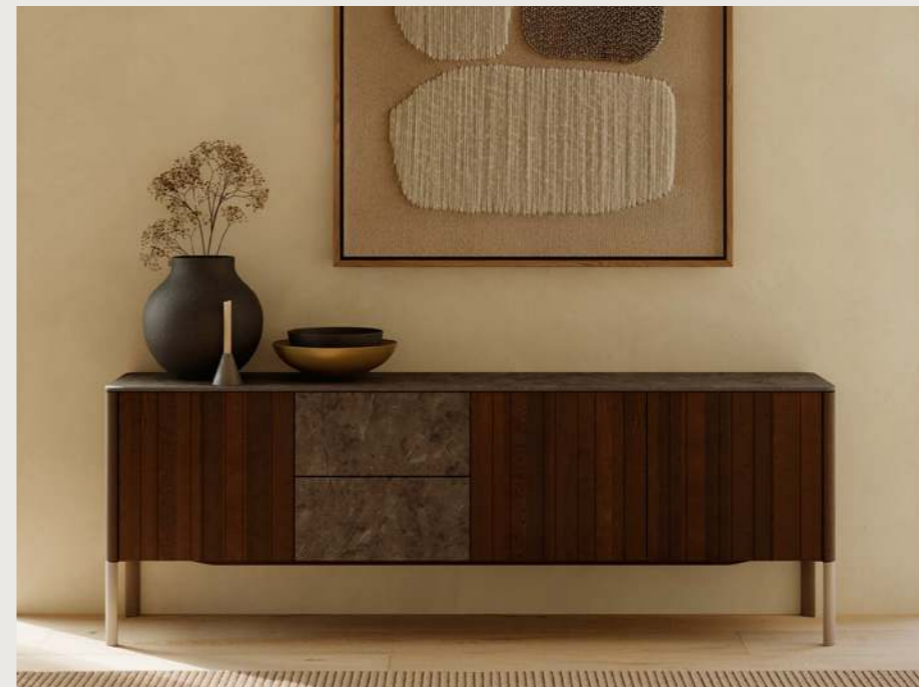

nya  
Stuhl  
chair  
chaise

ESSZIMMER |  
DINING ROOM | SALLE À MANGER

nya  
Sideboard, Eiche geräuchert  
sideboard, smoked oak  
buffet bas, chêne fumé

nya  
Vitrine, Eiche geräuchert  
display case, smoked oak  
vitrine, chêne fumé

The nya table, the centrepiece of the collection, is a graceful tribute to solid wood. Its soft lines and controlled dimensions set the tone of the design, winner of the iF Design Award 2026. The slender, boat-shaped or rectangular table top is carried by a subtle, sculptural metal base in the new colour of clay or black matt. The hand-selected wooden surface of the extendable table is distinguished by its continuous grain running seamlessly between the table top and insert panel. The matching chair harnesses the restrained stylistic elements to offer a high level of seating comfort, its understated elegance enhanced by the warming natural colours of the bouclé from the Glory fabric collection. Meticulously placed seams and an eye-catching foot frame echo the table's aesthetic. As an ensemble, the nya imbues any space with a timeless sense of tranquillity.